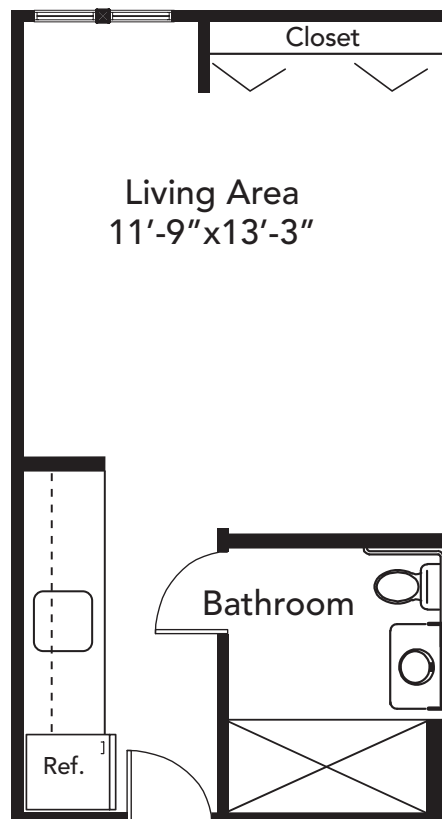

The Willows

Assisted Living

The Saginaw

Studio, One Bath

Scale: 3/16" = 1'0"

Please note: Individual residences may contain modifications from original floor plan.