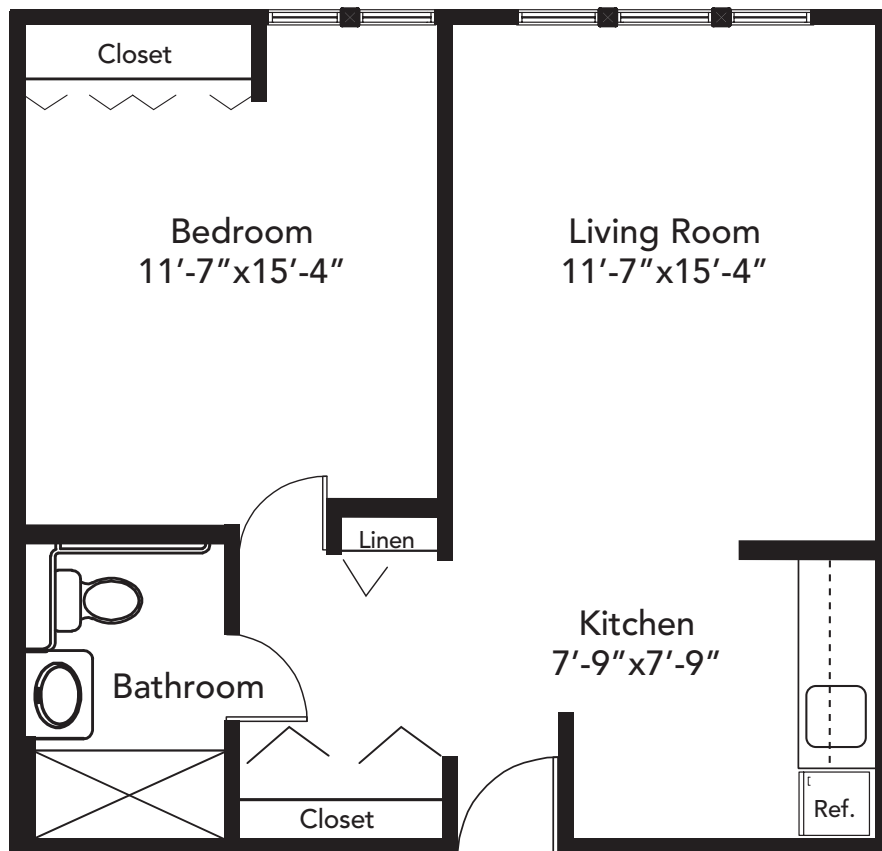

The Willows

Assisted Living

The Ontario

One Bedroom, One Bath

Scale: 3/16" = 1'0"

Please note: Individual residences may contain modifications from original floor plan.