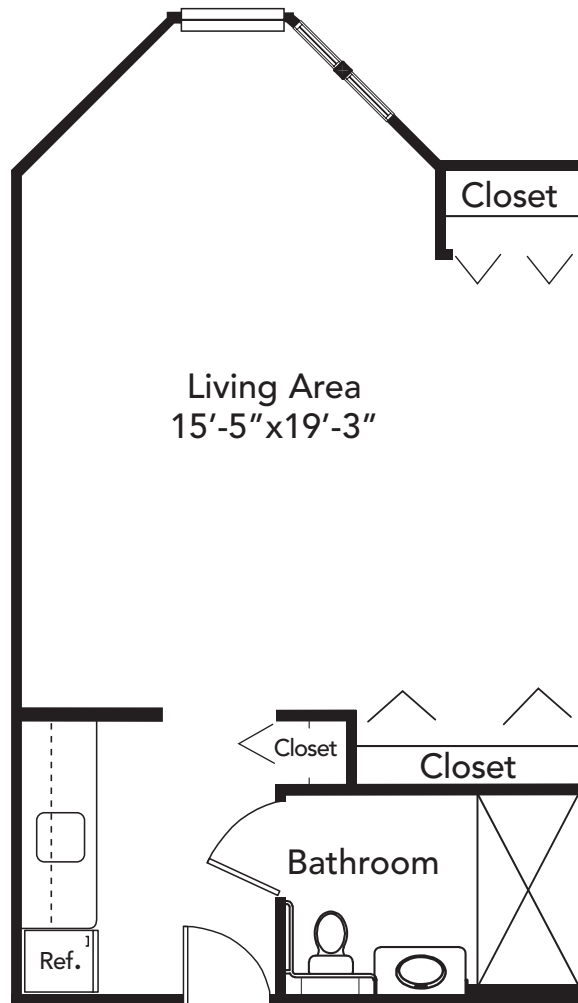

## Assisted Living

The Aberdeen

Alcove, One Bath

Scale: 3/16" = 1'0"

Please note: Individual residences may contain modifications from original floor plan.